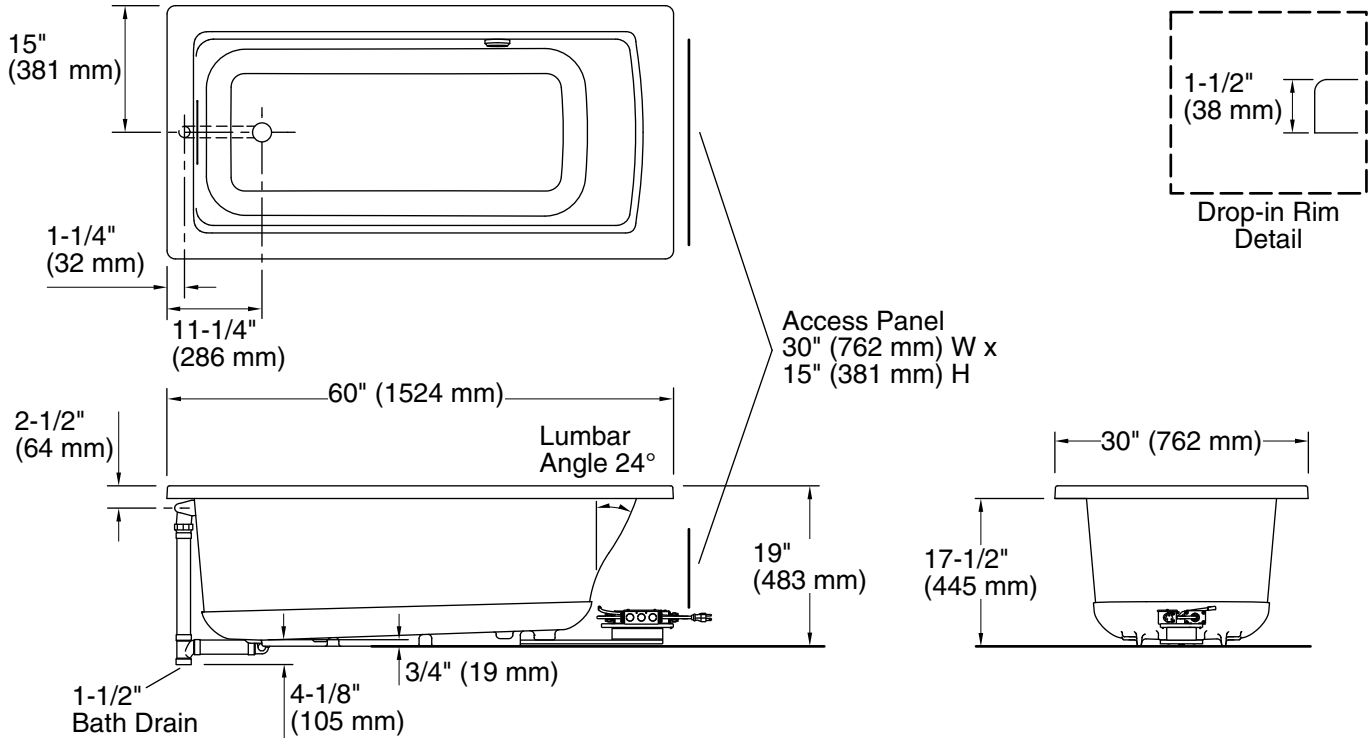

No change in measurements if connected with drain illustrated. (K-7272)

Required Electrical Service

One circuit required, protected with Class A Ground-Fault Circuit-Interrupter (GFCI). Outside North America, this device may be known as a Residual Current Device (RCD).

Heated Surface: 120 V, 15 A, 60 Hz

Technical Information

All product dimensions are nominal.

Installation:	Drop-in
Drain location:	End
Basin area, bottom:	45-1/8" x 19-11/16" (1146 mm x 500 mm)
Basin area, top:	52-1/8" x 22-1/16" (1324 mm x 560 mm)
Weight:	68 lbs (30.8 kg)
Minimum floor load:	45.5 lbs/ft² (222.2 kg/m²)
Water depth:	15-1/8" (384 mm)
Water capacity:	57 gal (215.8 L)
Cutout:	Drop-in, 85-1/2" x 20-1/2" (2172 mm x 521 mm)
Electrical component rating:	Heated Surface: 120 V, 0.5 A, 60 Hz, 65 W
Minimum flat for door:	2" (51 mm)

Notes

Measure your actual product for rough-in details.

Install this product according to the installation instructions.

The hot water supply should be 70% of the capacity of the bath or greater. Installations will vary.

ADA compliant when installed to the specific requirements of these regulations.